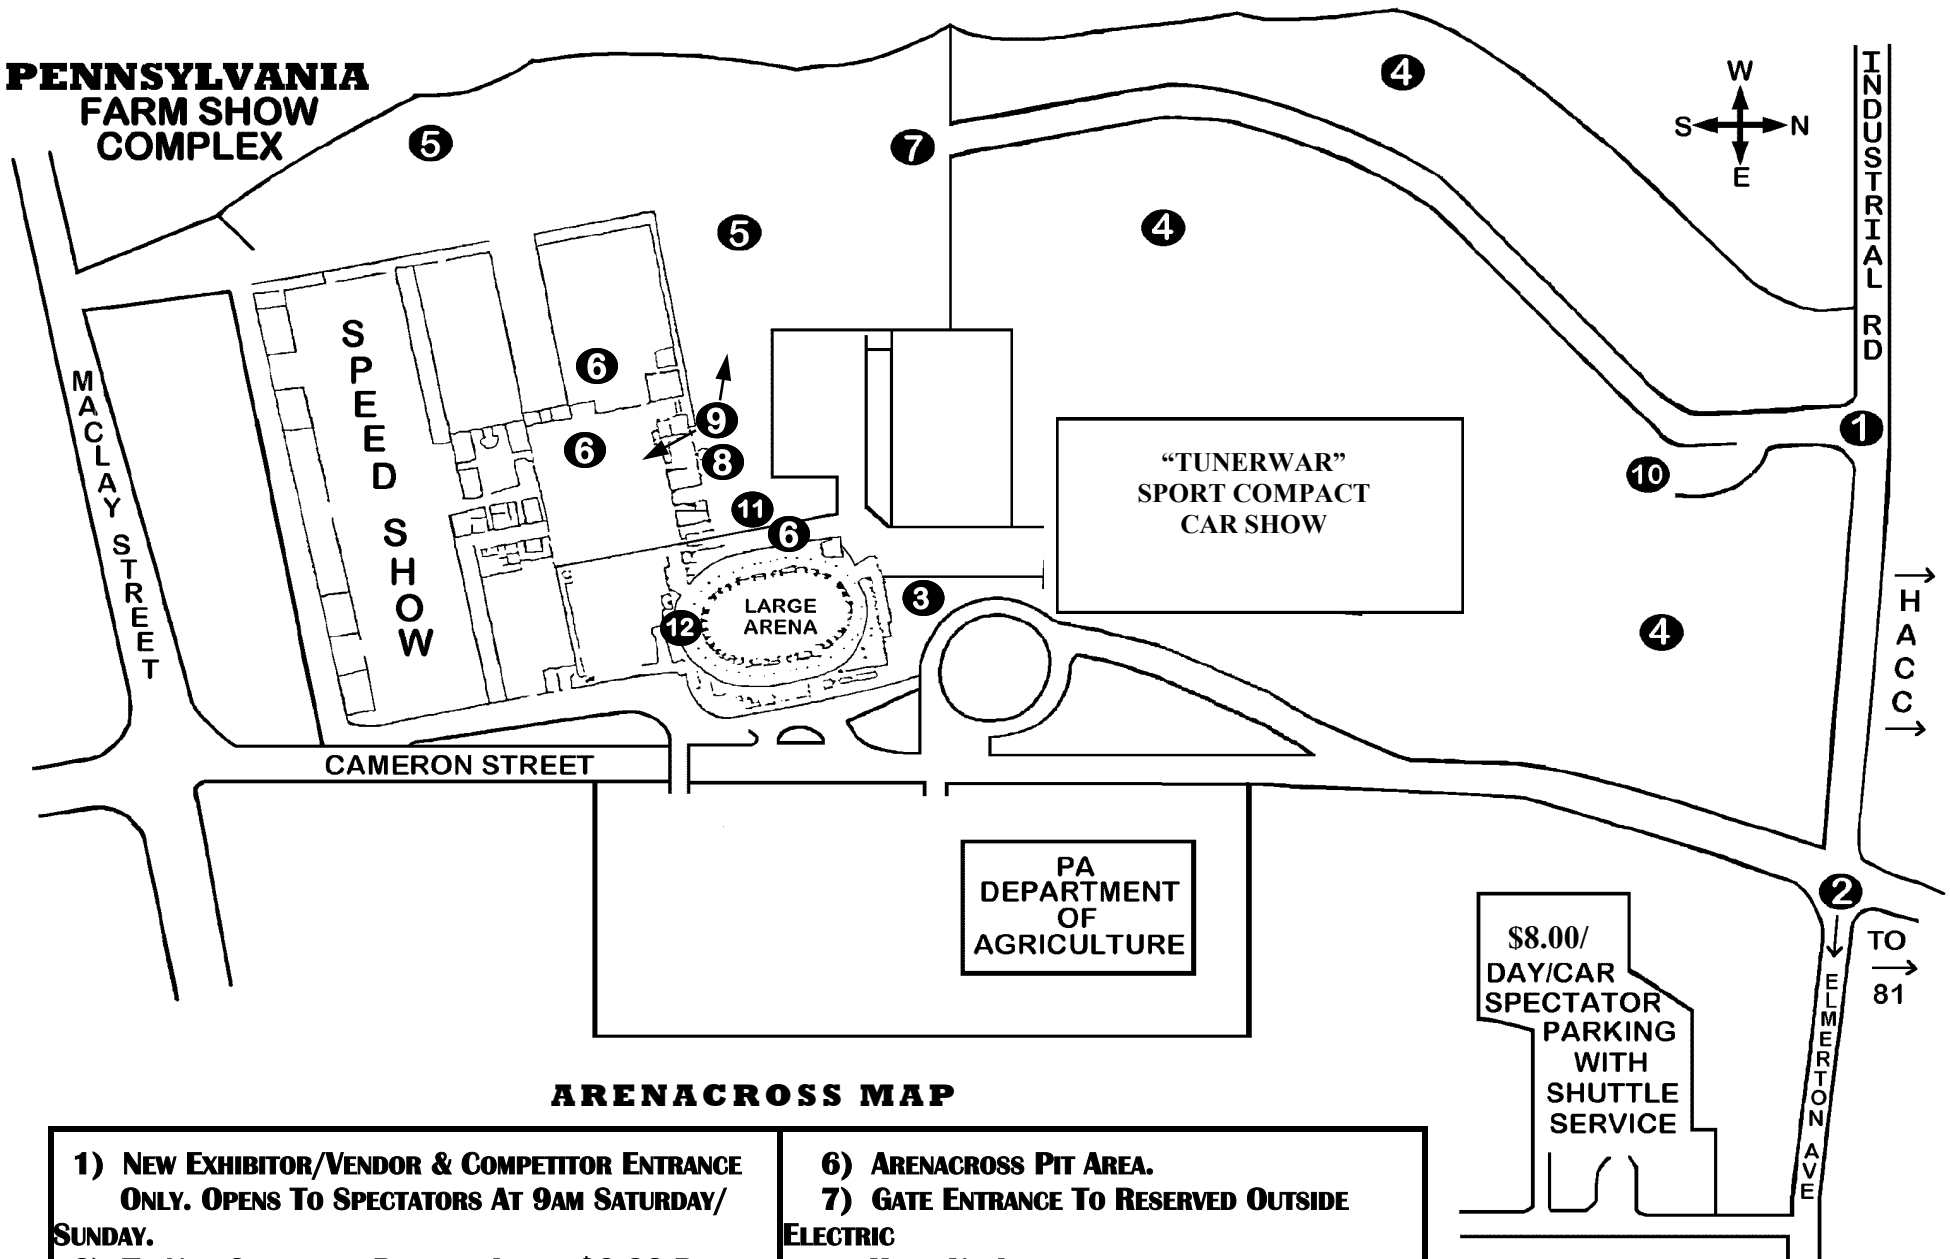

**PENNSYLVANIA
FARM SHOW
COMPLEX**

ARENACROSS MAP

<p>1) NEW EXHIBITOR/VENDOR & COMPETITOR ENTRANCE ONLY. OPENS TO SPECTATORS AT 9AM SATURDAY/SUNDAY.</p>	<p>6) ARENACROSS PIT AREA. 7) GATE ENTRANCE TO RESERVED OUTSIDE ELECTRIC HOOK-UP AREA.</p>
<p>2) TO NEW SPECTATOR PARKING AREA. \$8.00 PER CAR. INCLUDES SHUTTLE TO & FROM COMPLEX.</p>	<p>8) OUTSIDE FUEL STORAGE AREA. 9) COMPETITOR ENTRANCE & EXIT.</p>
<p>3) SHUTTLE DROP-OFF & PICKUP POINT. GATES OPEN 9 A.M.</p>	<p>10) EXHIBITOR/VENDOR & COMPETITOR EXIT. 11) WARM-UP AREA.</p>
<p>4) EXHIBITOR/VENDOR & COMPETITOR PARKING ONLY. 5) RESERVED PARKING & OUTSIDE ELECTRIC HOOK-UP AREA.</p>	<p>12) SIGN-UP TABLE</p>