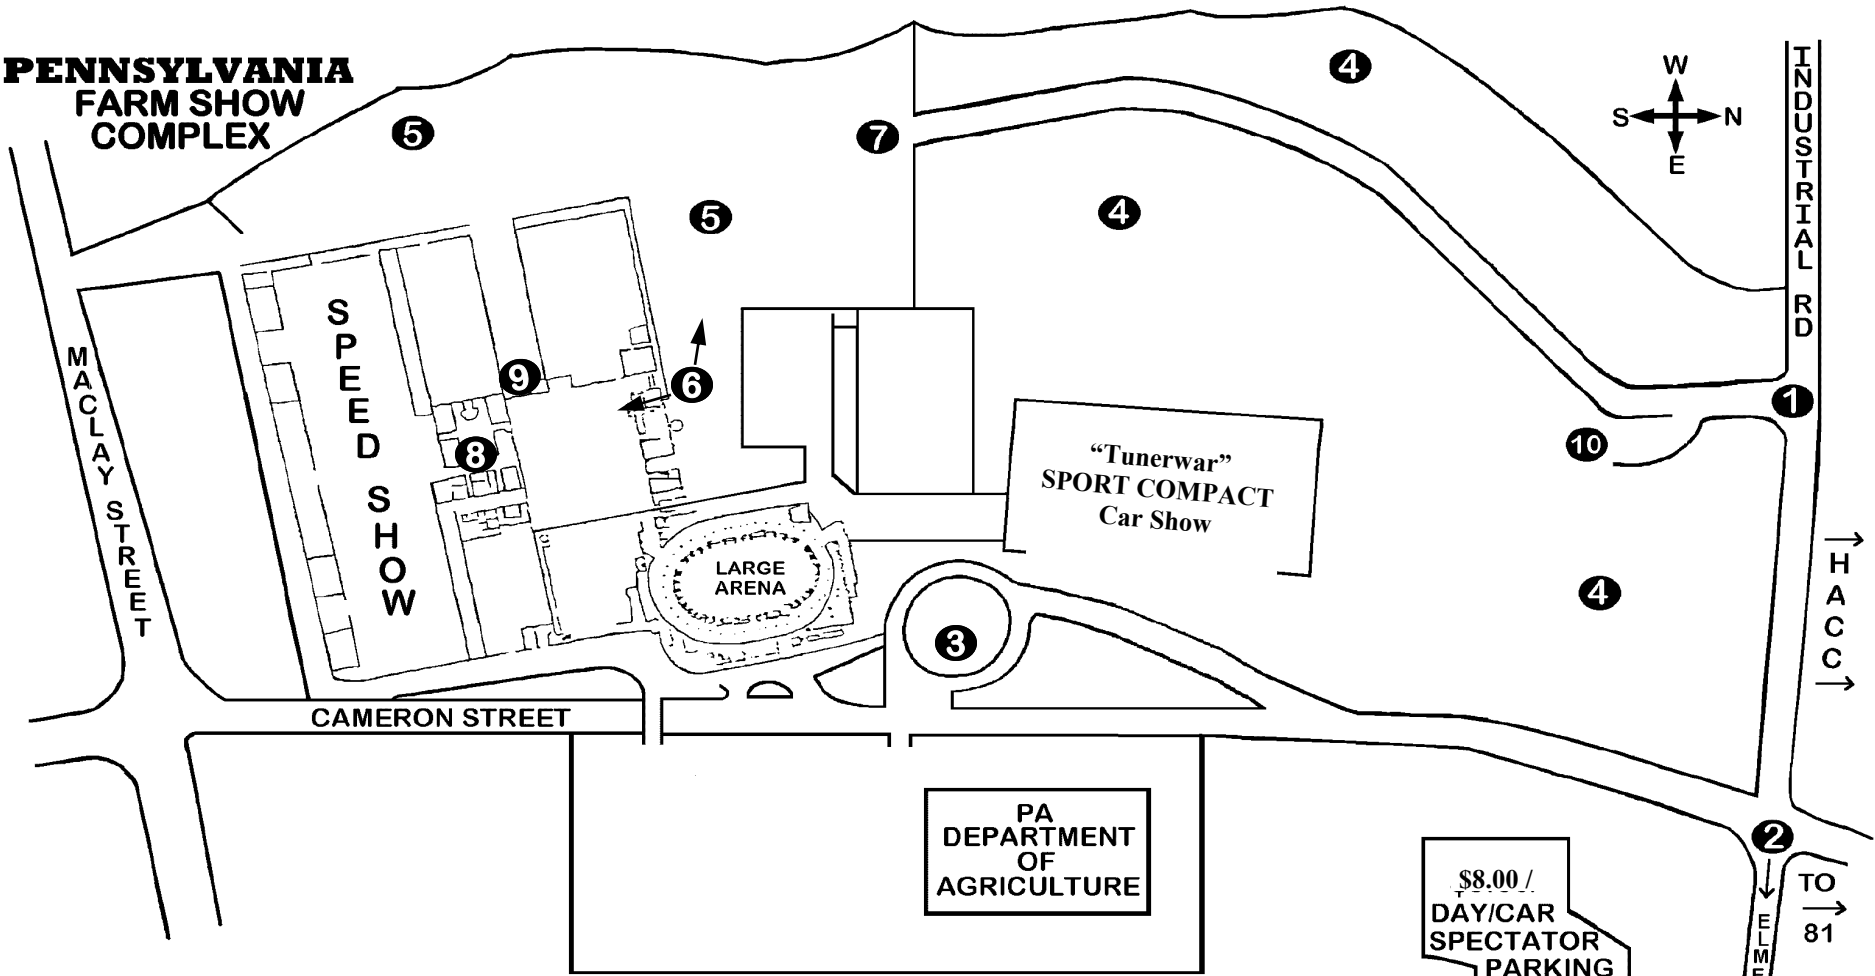

**PENNSYLVANIA
FARM SHOW
COMPLEX**

ROBOT CONFLICT MAP & SCHEDULE

1) NEW EXHIBITOR/VENDOR & COMPETITOR ENTRANCE ONLY.	6) ROBOT CONFLICT SIGNUP ENTRANCE
2) TO NEW SPECTATOR PARKING AREA. \$8.00 PER CAR. INCLUDES SHUTTLE TO & FROM COMPLEX.	7) GATE ENTRANCE TO RESERVED OUTSIDE ELECTRIC HOOK-UP AREA.
3) SHUTTLE DROP-OFF & PICKUP POINT.	8) ROBOT CONFLICT ARENA.
4) EXHIBITOR/VENDOR & COMPETITOR PARKING ONLY.	9) GRINDING & WELDING AREA.
FRIDAY 8:00 A.M. - 8:00 P.M. SUB-HOBBY-BOTS CHECK-IN & SET-UP	
SATURDAY 9:00 A.M. - 10:00 P.M. COMPETITOR MEETING (9:00), COMPETITION STARTING AT 9:30	
SUNDAY 9:00 A.M. - 5:00 P.M. COMPETITION (9:00), FOLLOWED BY AWARDS CEREMONY & TEARDOWN	

★ ALL TIMES SUBJECT TO CHANGE BY NERC OFFICIALS ★
★ M-54 ★