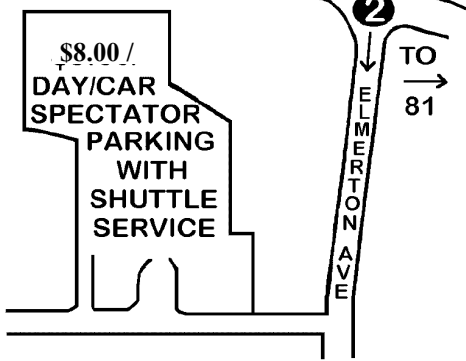

**PENNSYLVANIA
FARM SHOW
COMPLEX**

ROBOT CONFLICT MAP & SCHEDULE

1) NEW EXHIBITOR/VENDOR & COMPETITOR ENTRANCE ONLY.	6) ROBOT CONFLICT SIGNUP ENTRANCE
2) TO NEW SPECTATOR PARKING AREA. \$8.00 PER CAR. INCLUDES SHUTTLE TO & FROM COMPLEX.	7) GATE ENTRANCE TO RESERVED OUTSIDE ELECTRIC HOOK-UP AREA.
3) SHUTTLE DROP-OFF & PICKUP POINT.	8) ROBOT CONFLICT ARENA.
4) EXHIBITOR/VENDOR & COMPETITOR PARKING ONLY.	9) GRINDING & WELDING AREA.
FRIDAY 8:00 A.M. - 8:00 P.M. SUB-HOBBY-BOTS CHECK-IN & SET-UP	
SATURDAY 9:00 A.M. - 10:00 P.M. COMPETITOR MEETING (9:00), COMPETITION STARTING AT 9:30	
SUNDAY 9:00 A.M. - 5:00 P.M. COMPETITION (9:00), FOLLOWED BY AWARDS CEREMONY & TEARDOWN	