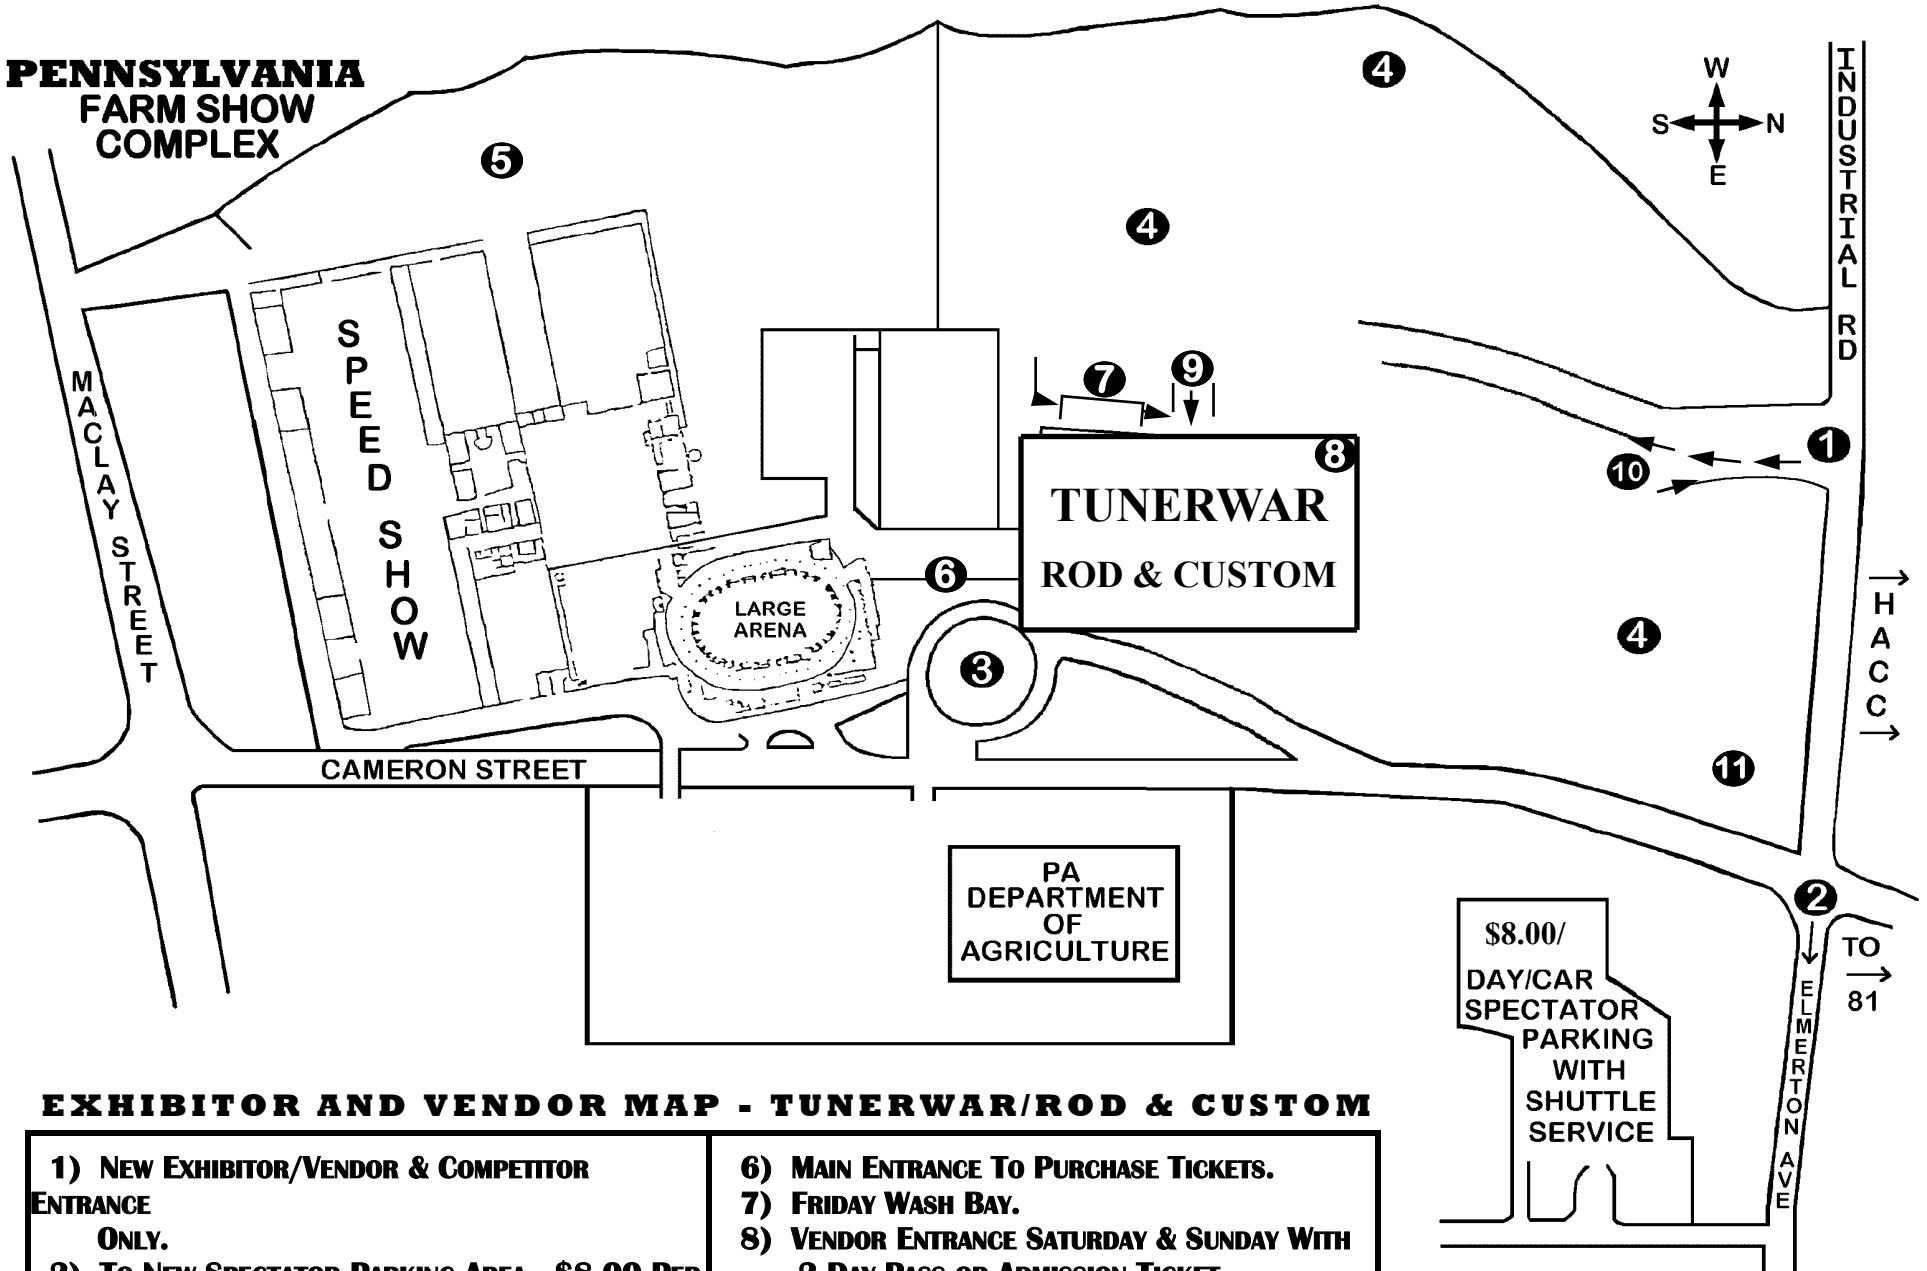

**PENNSYLVANIA
FARM SHOW
COMPLEX**

EXHIBITOR AND VENDOR MAP - TUNERWAR/ROD & CUSTOM

- 1) NEW EXHIBITOR/VENDOR & COMPETITOR ENTRANCE ONLY.**
- 2) TO NEW SPECTATOR PARKING AREA. \$8.00 PER DAY/CAR. INCLUDES SHUTTLE TO & FROM COMPLEX.**
- 3) SHUTTLE DROP-OFF & PICKUP POINT.**
- 4) EXHIBITOR/VENDOR & COMPETITOR PARKING ONLY.**
- 5) OUTSIDE ELECTRIC HOOK-UP AREA.**

- 6) MAIN ENTRANCE TO PURCHASE TICKETS.**
- 7) FRIDAY WASH BAY.**
- 8) VENDOR ENTRANCE SATURDAY & SUNDAY WITH 2 DAY PASS OR ADMISSION TICKET.**
- 9) ENTRANCE FRIDAY ONLY.**
- 10) EXHIBITOR/VENDOR & COMPETITOR EXIT.**
- 11) SHOW TRAILER PARKING.**