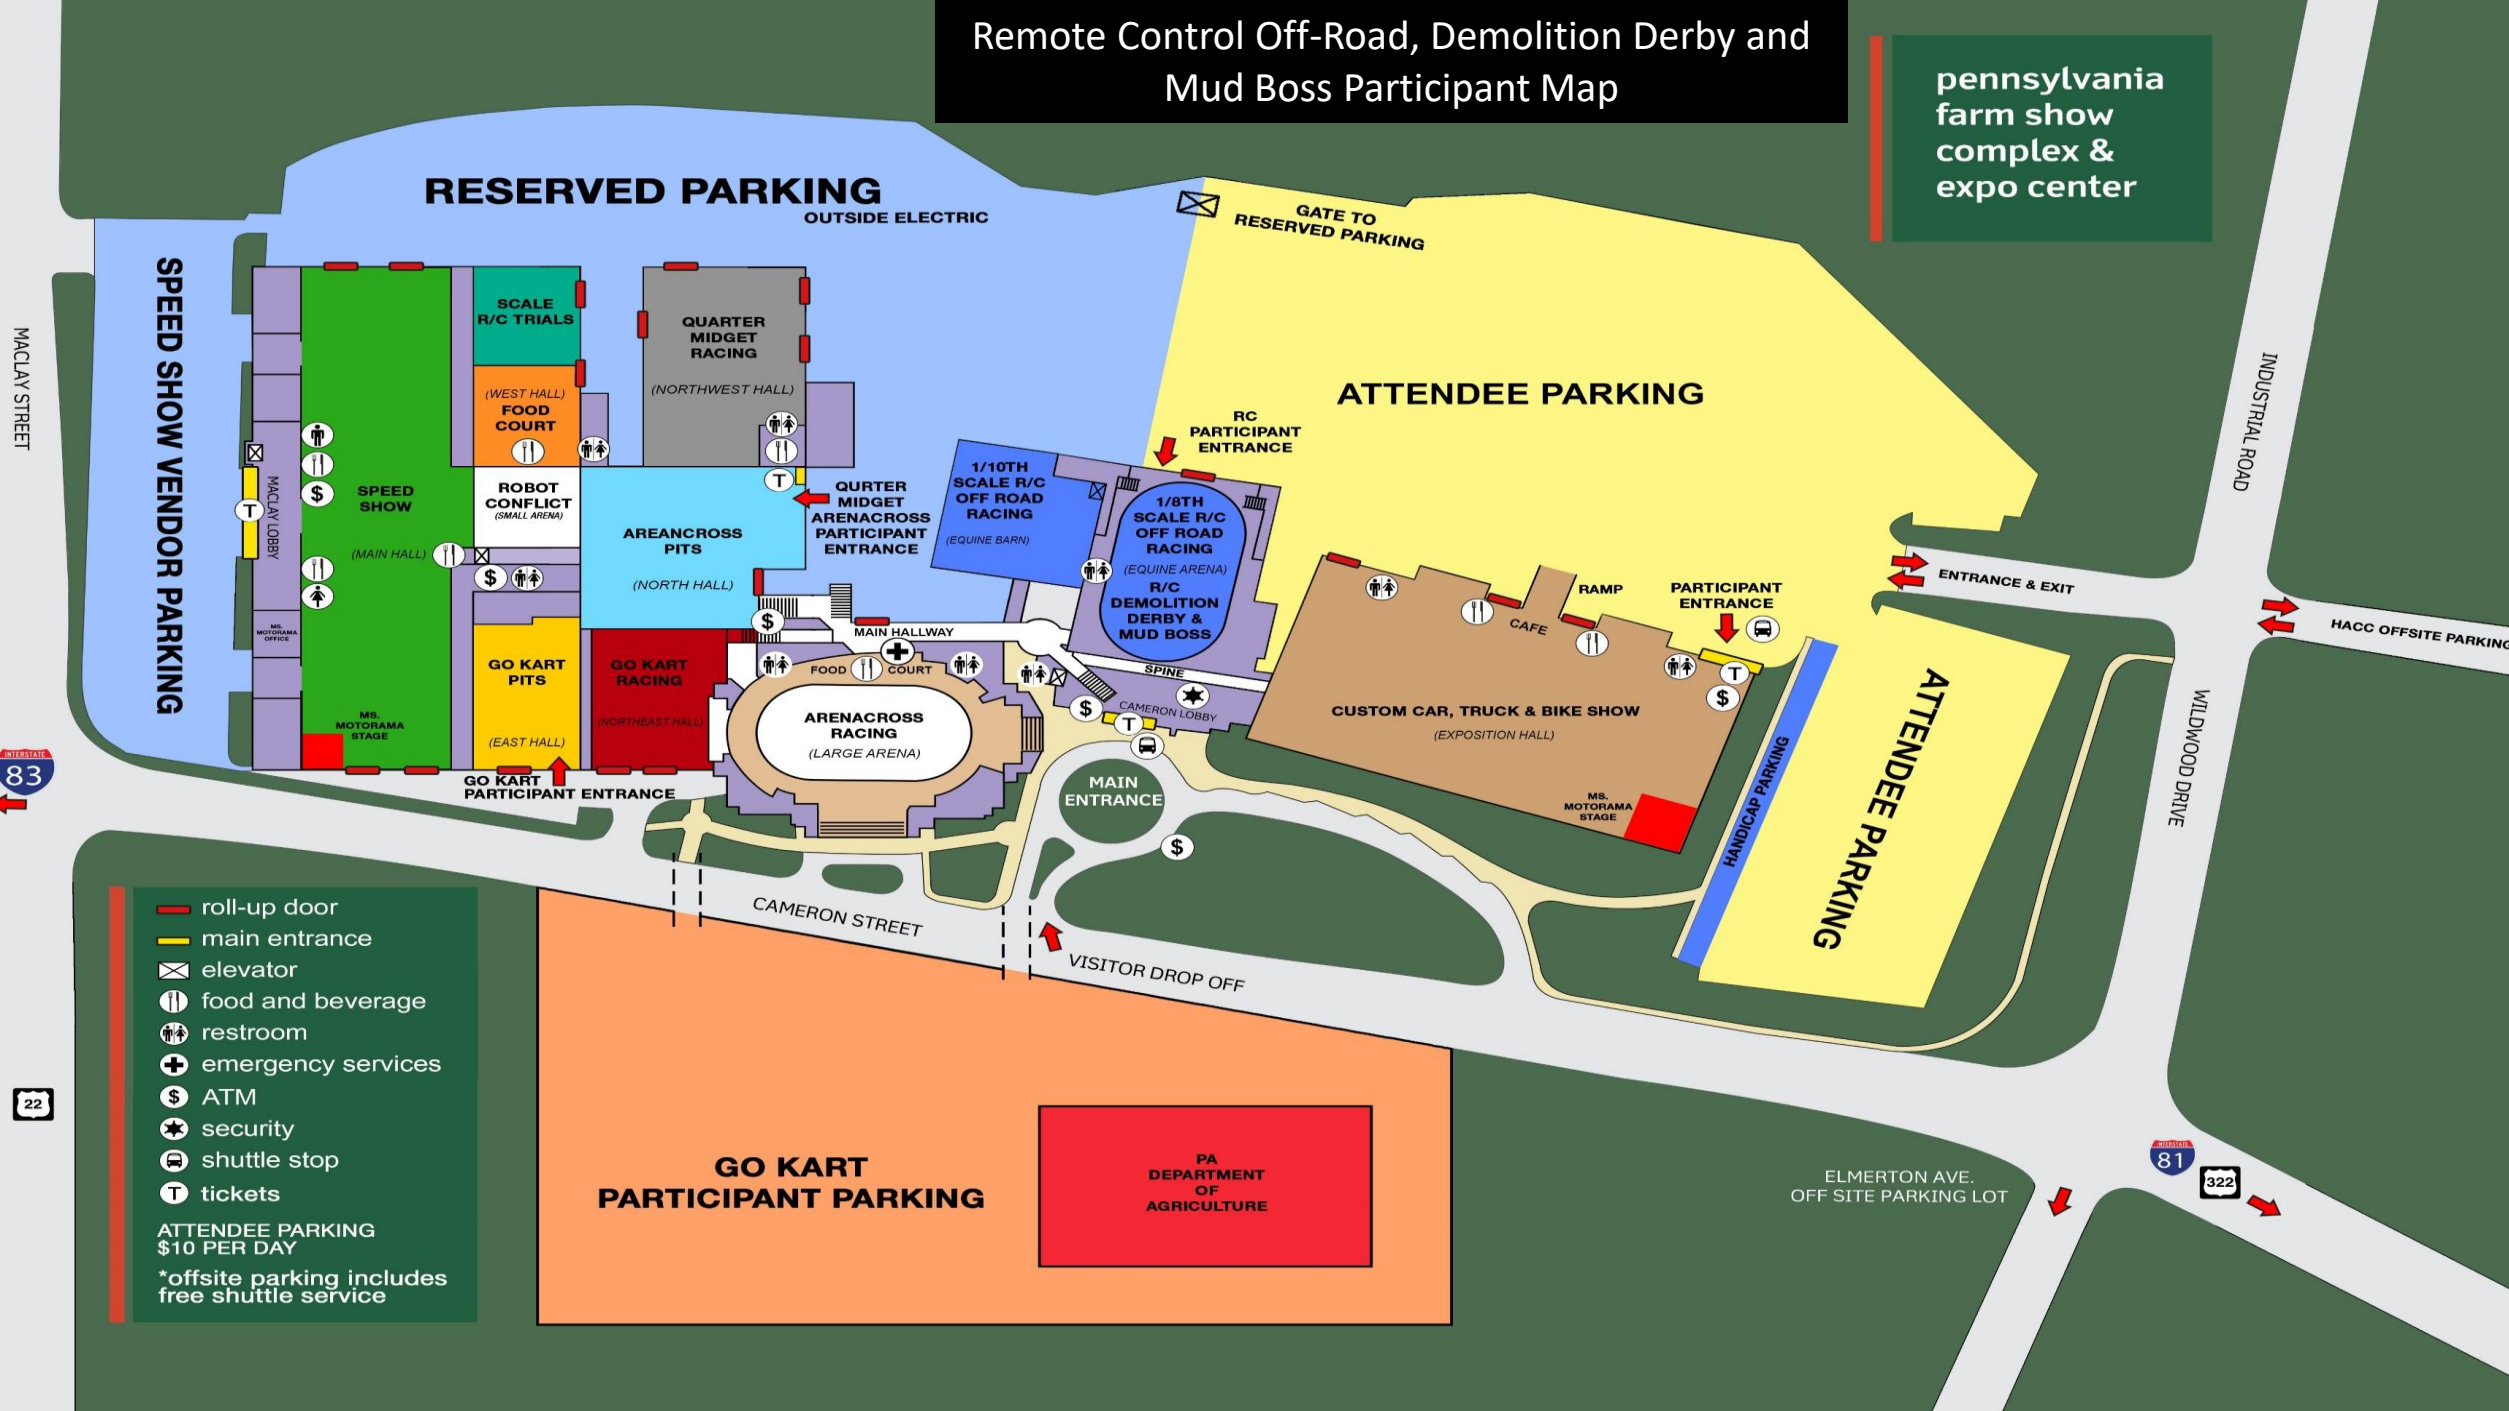

# Remote Control Off-Road, Demolition Derby and Mud Boss Participant Map

pennsylvania farm show complex & expo center

## ATTENDEE PARKING

- roll-up door
- main entrance
- elevator
- food and beverage
- restroom
- emergency services
- ATM
- security
- shuttle stop
- tickets

ATTENDEE PARKING  
\$10 PER DAY  
\*offsite parking includes  
free shuttle service

QUARTER MIDGET RACING  
(NORTHWEST HALL)

SPEED SHOW  
(MAIN HALL)

ROBOT CONFLICT  
(SMALL ARENA)

AREACROSS PITS  
(NORTH HALL)

QUARTER MIDGET AREACROSS PARTICIPANT ENTRANCE

1/10TH SCALE R/C OFF ROAD RACING  
(EQUINE BARN)

1/8TH SCALE R/C OFF ROAD RACING  
(EQUINE ARENA)  
R/C DEMOLITION DERBY & MUD BOSS

GO KART PITS  
(EAST HALL)

GO KART RACING  
(NORTHEAST HALL)

AREACROSS RACING  
(LARGE ARENA)

FOOD COURT

MAIN ENTRANCE

CUSTOM CAR, TRUCK & BIKE SHOW  
(EXPOSITION HALL)